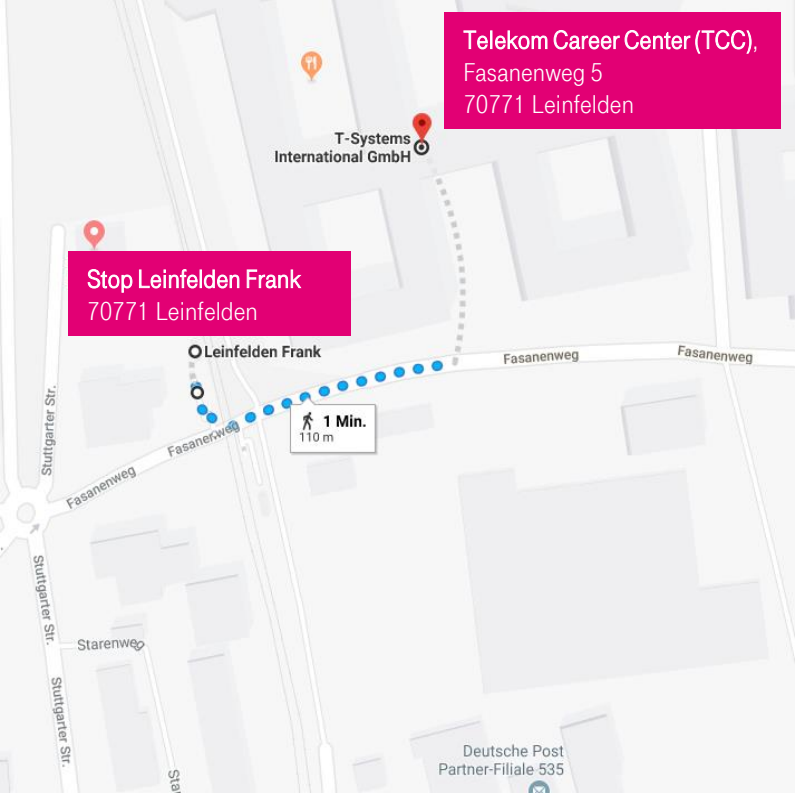

WELCOME

TELEKOM CAREER CENTER

HOW TO FIND US.

Telekom Career Center
Fasanenweg 5
70771 Leinfelden

By car

The best way to reach us is via the A8 (Munich/Karlsruhe). Please take the exit “Stuttgart-Möhringen” (52a). If you are coming from the direction of Karlsruhe, the “Fasanenweg” is located directly at the end of the exit. If you are coming from Munich, please turn left at the end of the exit into the “Nord-Süd-Straße”. Follow this street until you reach the “Fasanenweg” to your right. If you are already registered as a visitor, you will receive a number for your parking spot in advance. Otherwise, you can use one of the parking spots around the building.

By plane

From “Stuttgart Airport” you can reach us by cap in approx. 15 minutes. As an alternative you can take the tram S2 (Direction: “Schorndorf”) or S3 (Direction: “Backnang”). At the stop “Leinfelden Bahnhof” change onto the U5 (Direction: “Killesberg”). Leave the subway at the stop “**Leinfelden Frank**”.

Telekom Career Center (TCC),
Fasanenweg 5
70771 Leinfelden

Stop Leinfelden Frank
70771 Leinfelden

Leinfelden Frank
1 Min.
110 m

HOW TO FIND US.

By public transport

From “Stuttgart Central Station” you can take the U5 (Direction: “Leinfelden Bahnhof”). Leave the subway at the stop “**Leinfelden Frank**”. Further information can be found on <http://www.vvs.de>.

Walk from the stop Leinfelden Frank to the Career Center Fasanenweg 5.

After leaving the subway station turn left into the Fasanenweg. Follow the street for approx. 100m. To your left you can find the entrance to our Career Center. Please sign in at the reception.